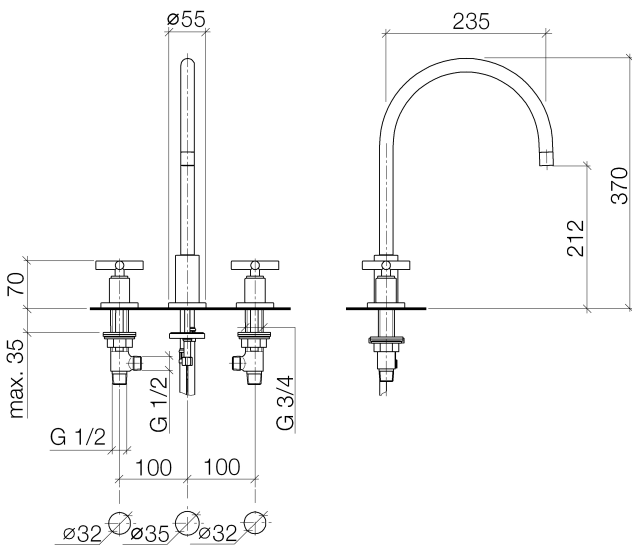

Kitchen - Tara.

Three-hole mixer - polished chrome

Article number: 20 815 892-00 0010

- 9-1/4" Projection
- Swiveling spout 360°
- Areated stream
- Total height 14-5/8"
- Height to aerator/spout outlet 8-3/8"
- Spout hole diameter 1-3/8"
- Valve hole diameter 1-1/4"
- Water flow rate limited to max. 1.5 gpm
- lead-free
- (ADA)

polished chrome

Dimensional drawing

All dimensions in mm / inch = mm x 0,0394

Kitchen - Tara.
Three-hole mixer - polished chrome
Article number: 20 815 892-00 0010

Flow rate chart

Kitchen - Tara.

Three-hole mixer - polished chrome

Recommended article

10 713 970-00

AIR SWITCH operating button, trim parts only - polished chrome

82 434 970-00

Soap dispenser with flange - polished chrome

Kitchen - Tara.

Three-hole mixer - polished chrome

Article number: 20 815 892-00 0010

Spare parts list

Number	Item Number	Designation	Number of units
--------	-------------	-------------	-----------------