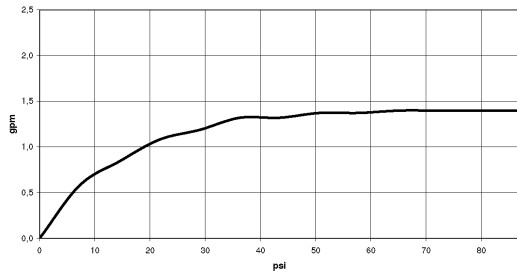

Kitchen - Tara.

Three-hole mixer - polished chrome

Article number: 20 815 892-00 0010

- 9-1/4" Projection
- Swiveling spout 360°
- Areated stream
- Total height 14-5/8"
- Height to aerator/spout outlet 8-3/8"
- Spout hole diameter 1-3/8"
- Valve hole diameter 1-1/4"
- Water flow rate limited to max. 1.5 gpm
- lead-free
- (ADA)

polished chrome

Dimensional drawing

All dimensions in mm / inch = mm x 0,0394

Kitchen - Tara.
Three-hole mixer - polished chrome
Article number: 20 815 892-00 0010

Flow rate chart

Kitchen - Tara.

Three-hole mixer - polished chrome