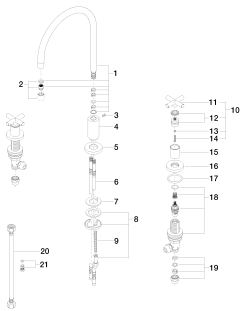

Kitchen - Tara.

Three-hole mixer - polished chrome

Article number: 20 815 892-00 0010

- 9-1/4" Projection
- Swiveling spout 360°
- Areated stream
- Total height 14-5/8"
- Height to aerator/spout outlet 8-3/8"
- Spout hole diameter 1-3/8"
- Valve hole diameter 1-1/4"
- Water flow rate limited to max. 1.5 gpm
- lead-free
- (ADA)

polished chrome

Dimensional drawing

All dimensions in mm / inch = mm x 0,0394

Kitchen - Tara.
Three-hole mixer - polished chrome
Article number: 20 815 892-00 0010

Flow rate chart

Kitchen - Tara.

Three-hole mixer - polished chrome

Recommended article

10 713 970-00

AIR SWITCH operating button, trim parts only - polished chrome

82 434 970-00

Soap dispenser with flange - polished chrome

Kitchen - Tara.

Three-hole mixer - polished chrome

Article number: 20 815 892-00 0010

Spare parts list

Number	Item Number	Designation	Number of units
--------	-------------	-------------	-----------------